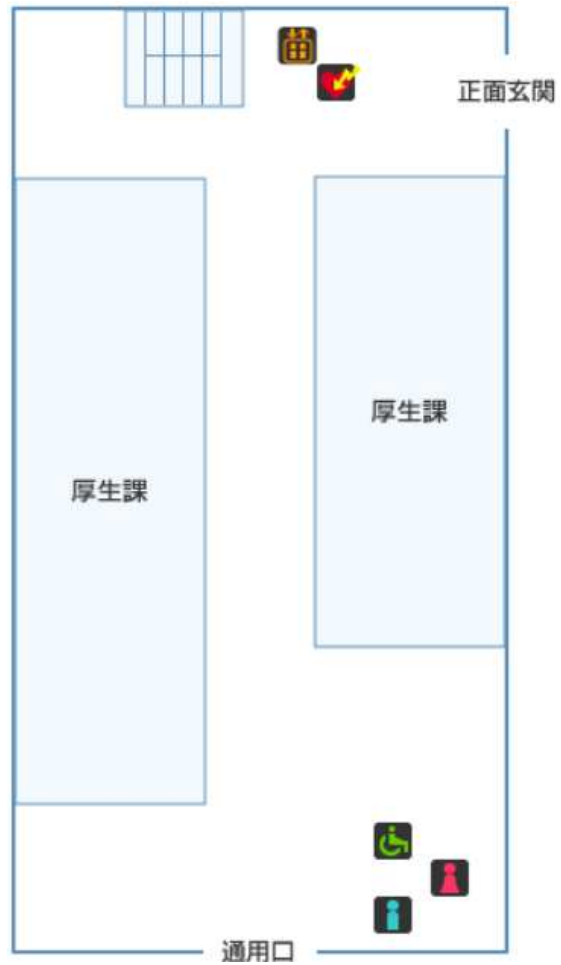

3rd Floor

-  Women's Restroom
-  Men's Restroom
-  Elevator

Nishinomiya Municipal Housing Management Center

2 nd Floor

-  Women's Restroom
-  Men's Restroom
-  Elevator

Public Welfare Division

1 st Floor

-  Women's Restroom
-  Men's Restroom
-  Wheelchair Accessible Restroom
-  AED
-  Elevator

Public Welfare Division